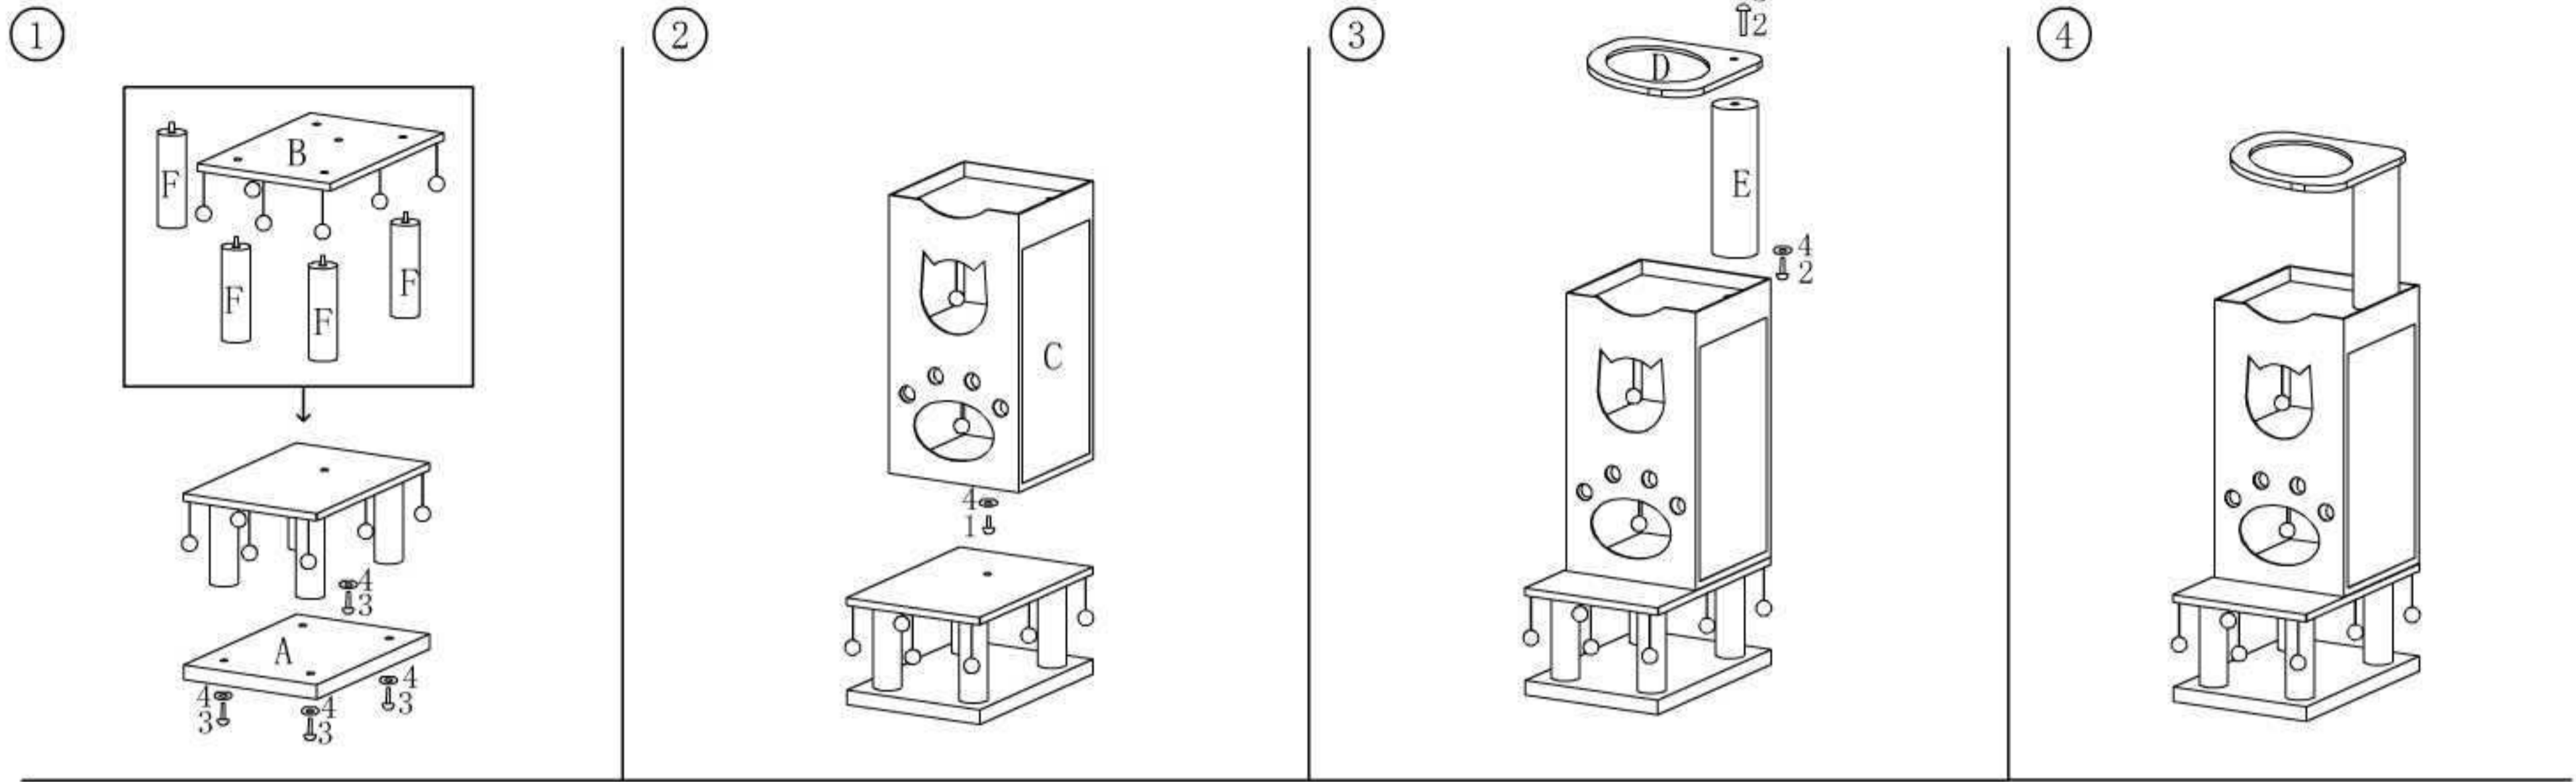

63136-26 CADINO

- 1X  60*40*4CM A
- 1X  60*40*2CM B
- 1X  40*40*76CM C

- 1X  45*45*2.5CM D
- 1X  D12*40CM E
- 4X  D7.5*25CM F

- 1X  D10*35mm (1)
- 2X  D10*50mm (2)
- 4X  D10*60mm (3)
- 6X  D40mm (4)
- 1X  Cover (5)
- 1X 

SIZE: 60*40*145.5CM