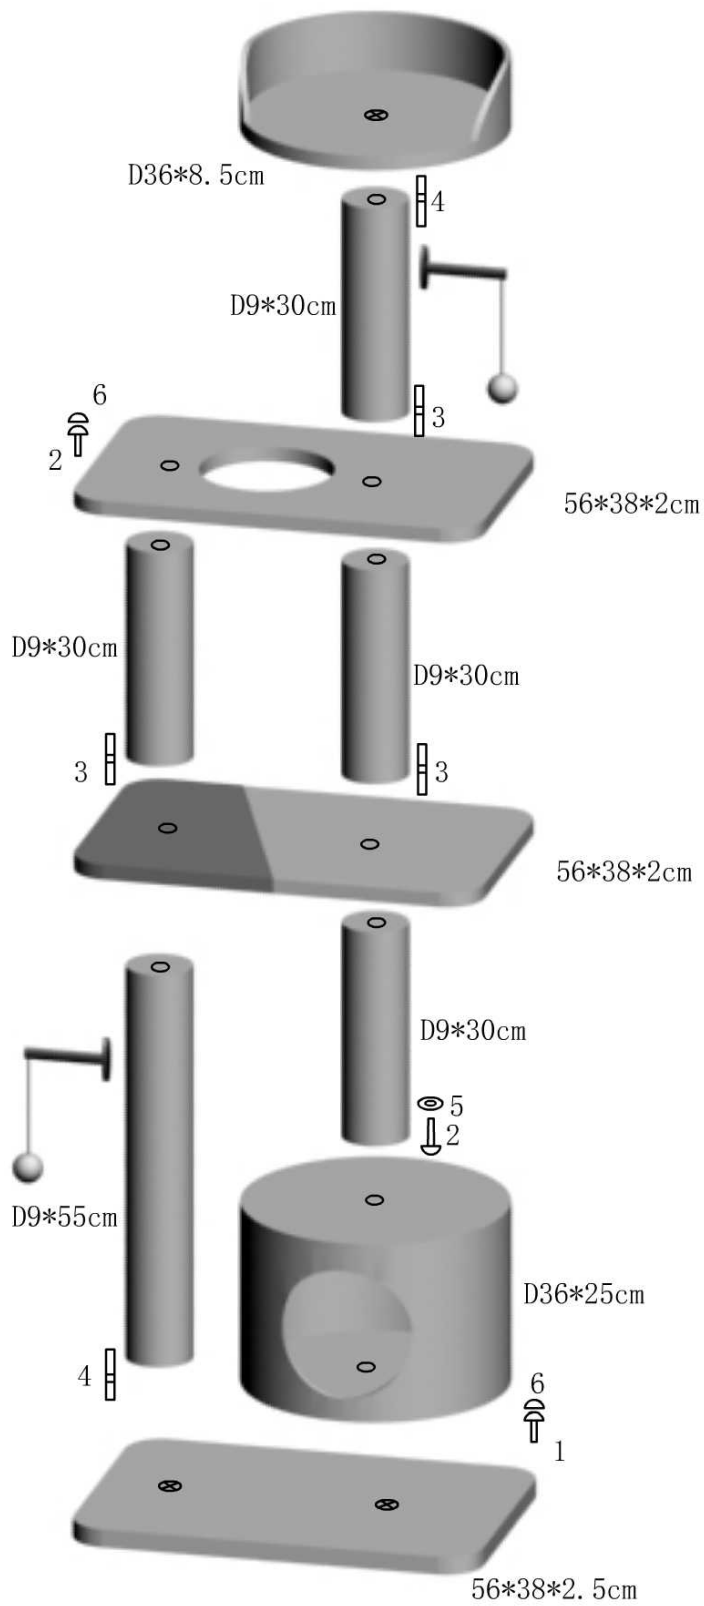

63055 Canillo

SIZE: 56*38*131CM

	NO. 1 D10*35mm=1PC
	NO. 2 D10*45mm=2PCS
	NO. 3 D10*70mm=3PCS
	NO. 4 D10*60mm=2PCS
	NO. 5 D40mm=1PC
	NO. 6 plastic cover=2PCS