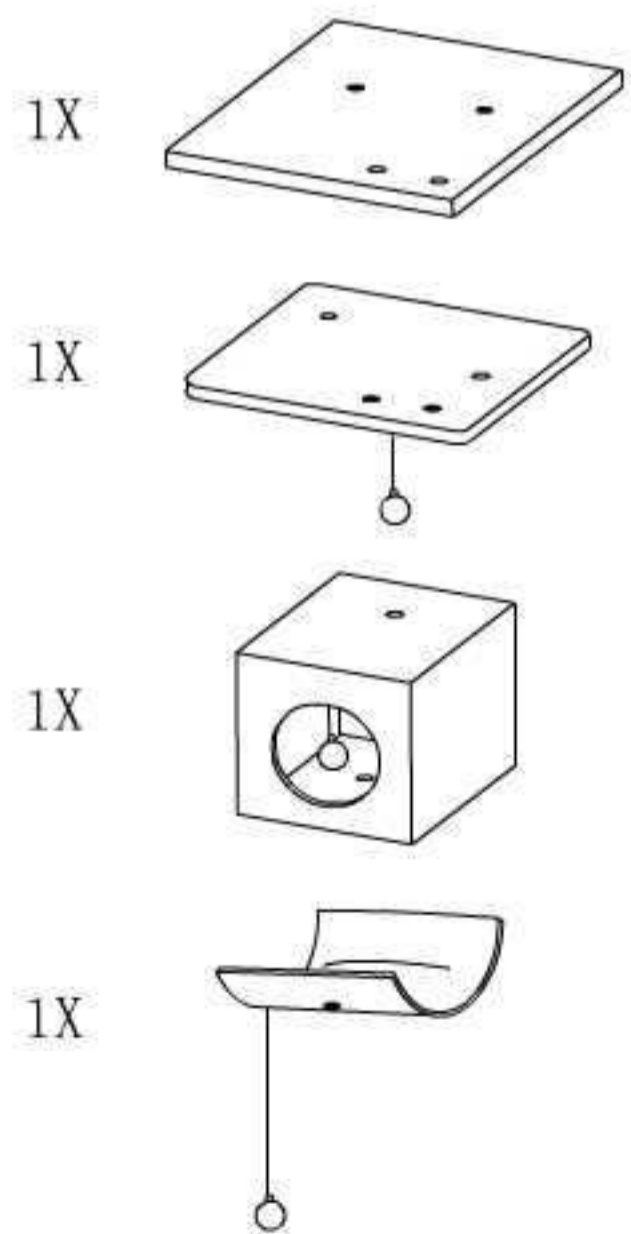

63129-02 KANO Plus

1X

50*50*2.5CM A

1X

50*35*2CM B

1X

35*30*25.5CM C

1X

36*11*35CM D

1X

D27*30CM E

1X

56*15*2CM F

1X

D9*25CM G

1X

D9*40CM H

1X

D9*50CM I

- 1X  D10*35MM (1)
- 1X  D10*50MM (2)
- 1X  D10*60MM (3)
- 2X  D10*44MM (4)
- 1X  D10*80MM (5)
- 4X  D6*35MM (6)
- 1X  D40MM (7)
- 2X  cover (8)

2X

SIZE: 50*50*105CM