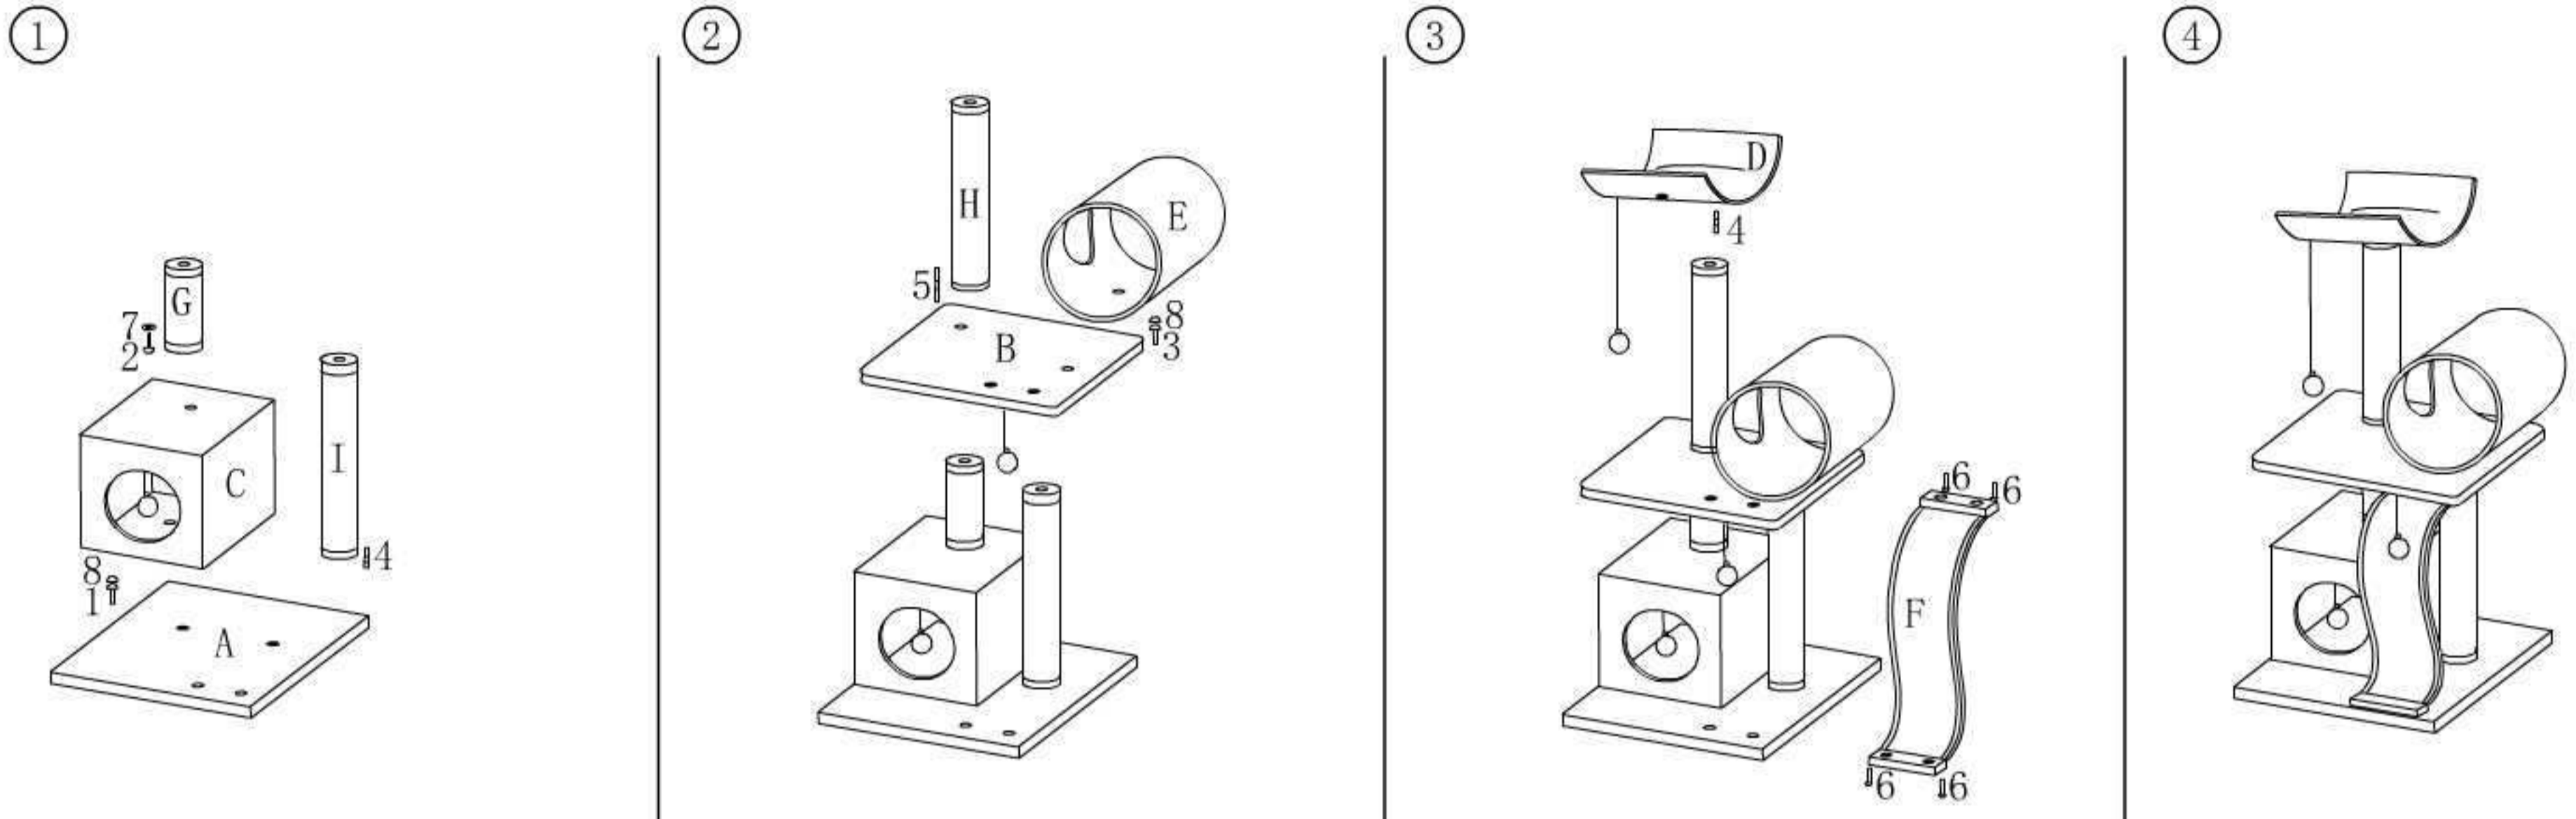

63129-02 KANO Plus

1X

50*50*2.5CM A

1X

50*35*2CM B

1X

35*30*25.5CM C

1X

36*11*35CM D

1X

D27*30CM E

1X

56*15*2CM F

1X

D9*25CM G

1X

D9*40CM H

1X

D9*50CM I

- 1X  D10*35MM (1)
- 1X  D10*50MM (2)
- 1X  D10*60MM (3)
- 2X  D10*44MM (4)
- 1X  D10*80MM (5)
- 4X  D6*35MM (6)
- 1X  D40MM (7)
- 2X  cover (8)

2X

SIZE: 50*50*105CM