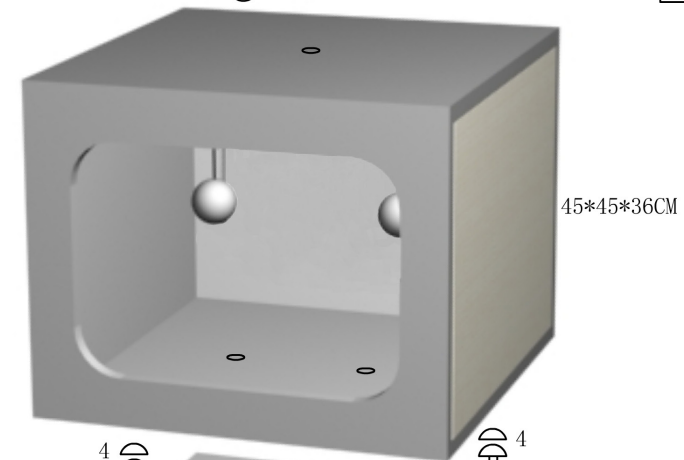

63020 ROBIN

NO. 1 D12*45mm =3pcs

NO. 2 D12*60mm =2pcs

NO. 3 D40mm =3pcs

NO. 4 plastic cover =2pcs

50*50*4CM