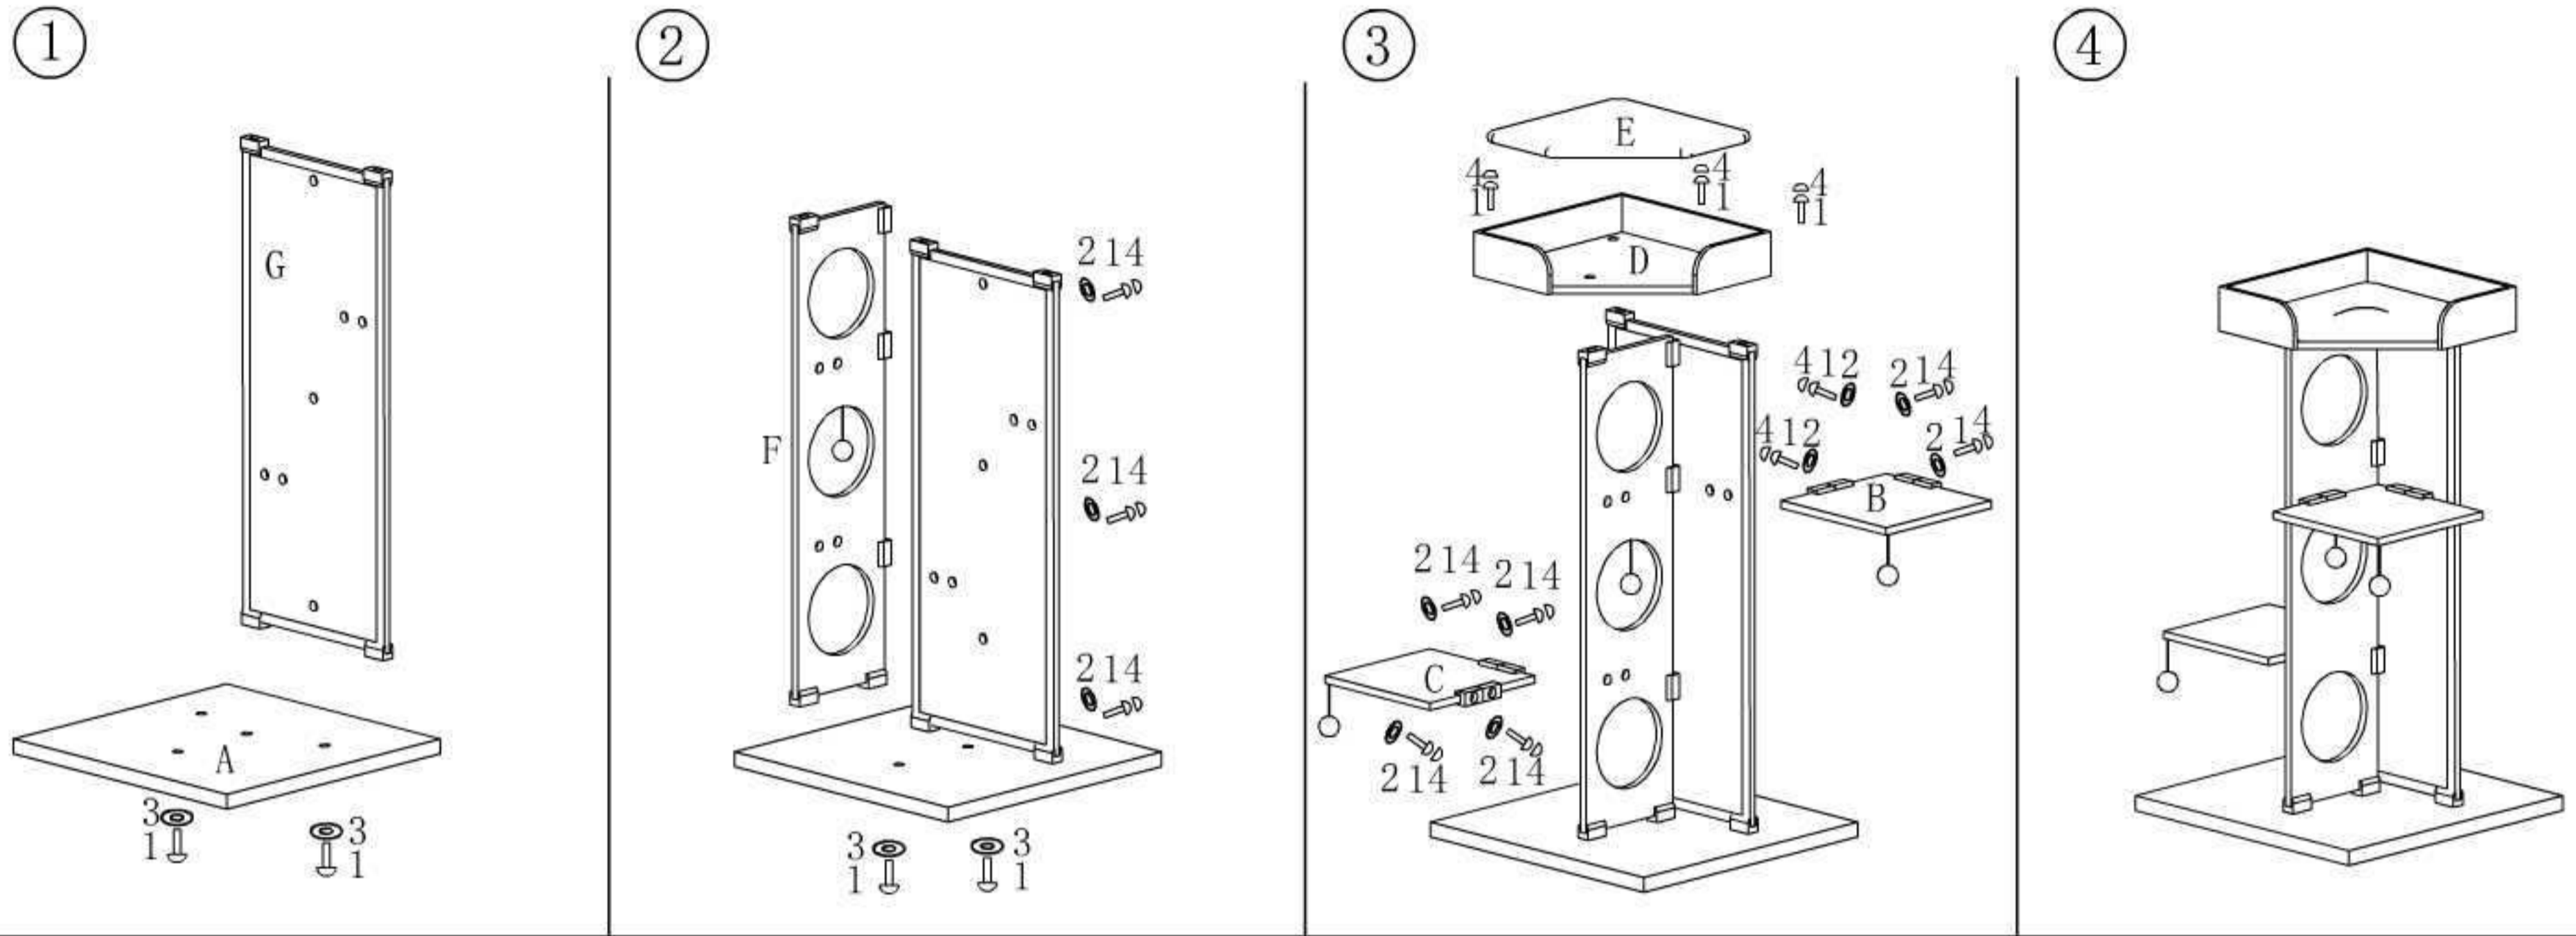

63137-02 SARDU

- 1X  60*60*4CM A
- 1X  30*30*2CM B
- 1X  30*30*2CM C
- 1X  40*40*10CM D
- 1X  39*39CM E

- 1X  25*4*100CM F
- 1X  40*4*100CM G

- 18X  D10*35MM (1)
- 11X  D24MM (2)
- 4X  D40MM (3)
- 14X  cover (4)
- 1X 

SIZE: 60*60*114CM