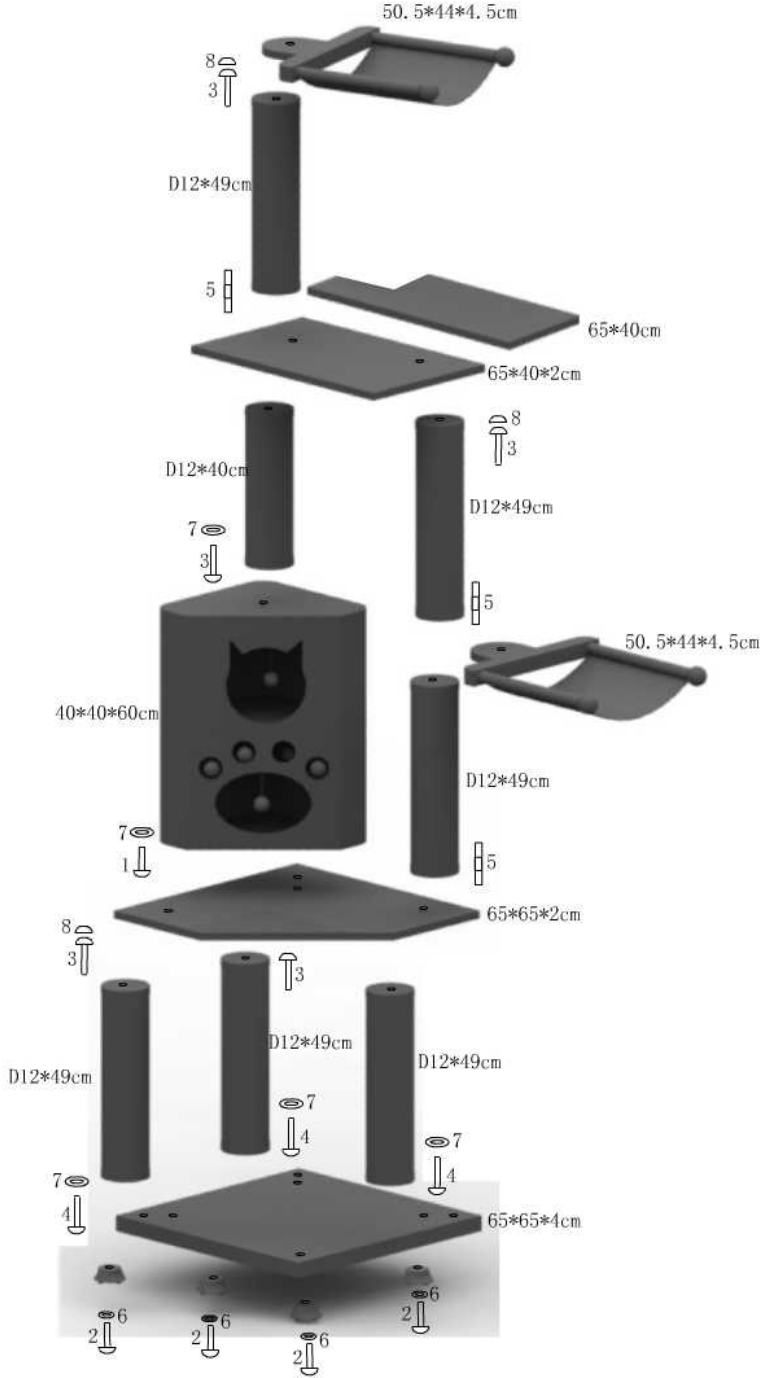

63180 SAVERI

- ↓ NO. 1 D10*35MM=1PC
- ↓ NO. 2 D10*40MM=4PCS
- ↓ NO. 3 D10*50MM=5PCS
- ↓ NO. 4 D10*60MM=3PCS
- ↓ NO. 5 D10*80MM=3PCS
- NO. 6 D24MM=4PCS
- NO. 7 D40MM=5PCS
- △ NO. 8 COVER=3PCS
- 👉 NO. 9 4PCS
- └── 1PC