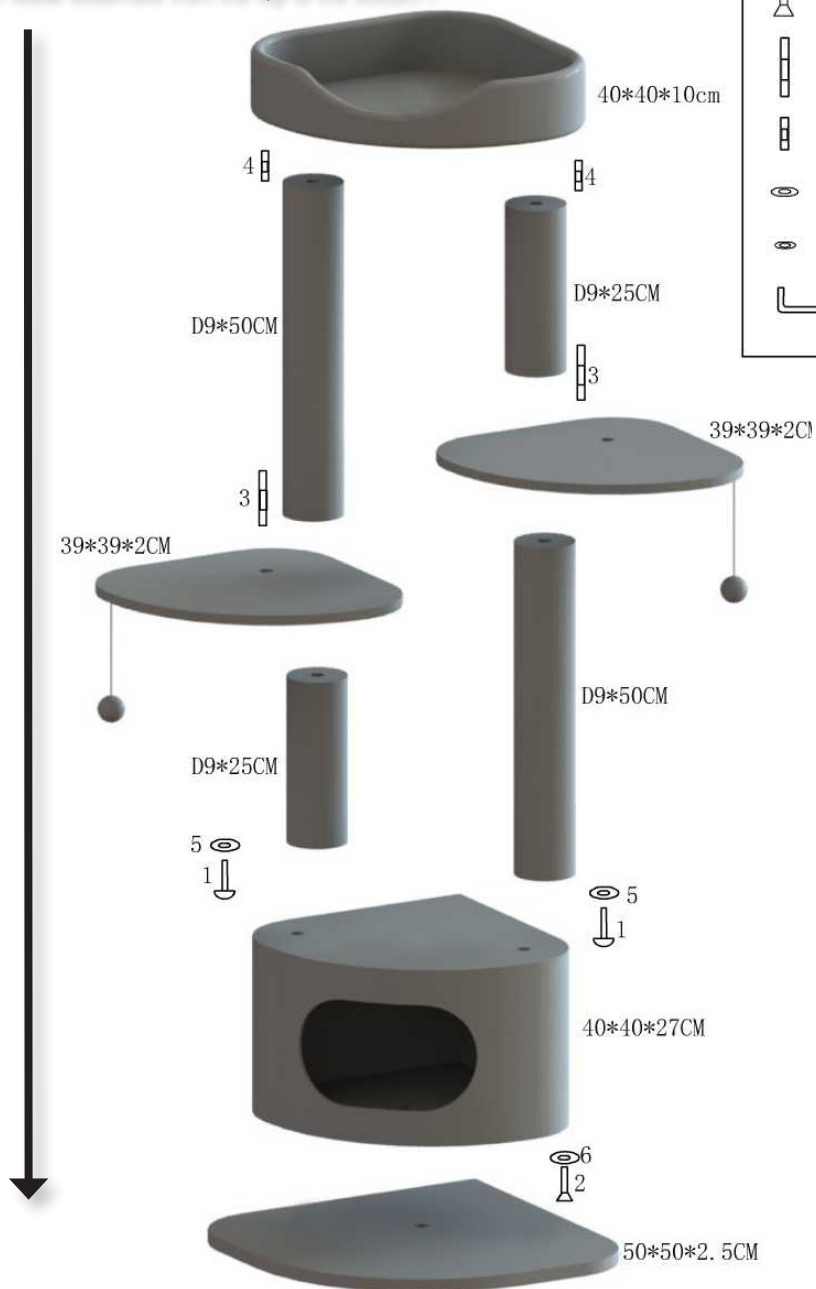

63111 SHEMETO

!! Bitte von Oben nach Unten aufbauen !!

!! Please assemble from the top to the bottom !!

- | | |
|--|---------------------|
| | NO. 1 D10*50MM=2PCS |
| | NO. 2 D10*35MM=1PC |
| | NO. 3 D10*80MM=2PCS |
| | NO. 4 D10*44MM=2PCS |
| | NO. 5 D40MM=2PCS |
| | NO. 6 D32MM=1PC |
| | 1pc |