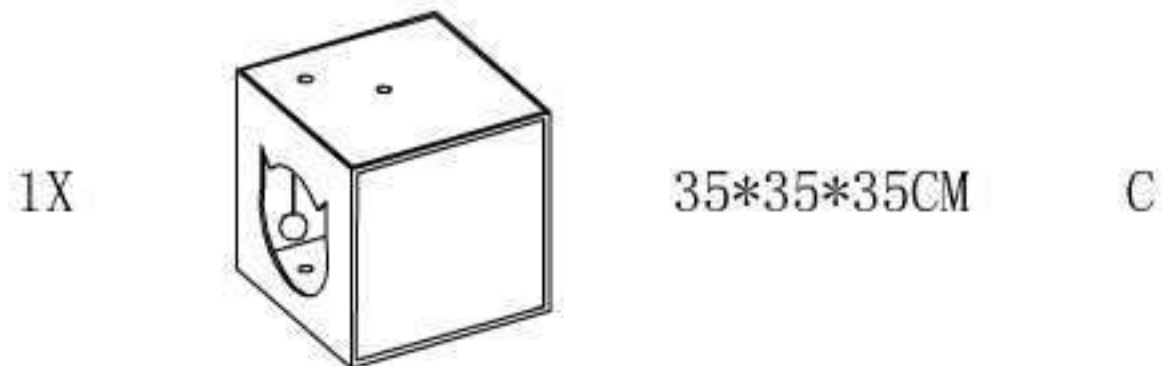

63138-17 VENETO

①

②

③

④

⑤

6X  D10*35MM (1)

1X  D10*50MM (2)

7X  D40MM (3)

SIZE: 60*60*145CM