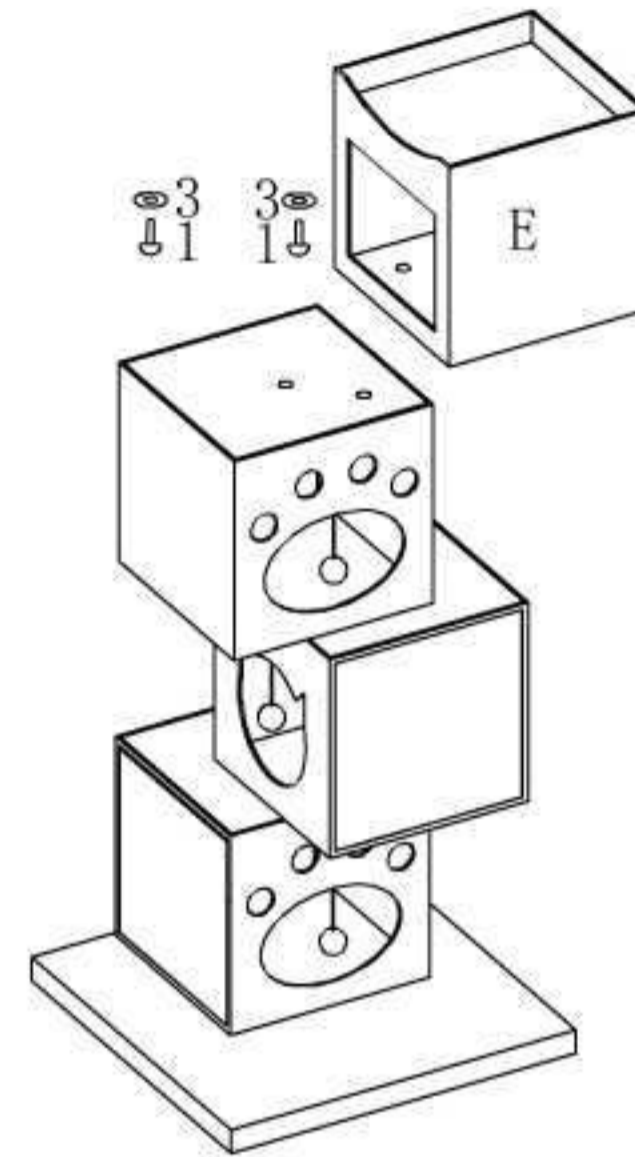

63138-17 VENETO

①

②

③

④

⑤

6X  D10*35MM (1)

1X  D10*50MM (2)

7X  D40MM (3)

SIZE: 60*60*145CM