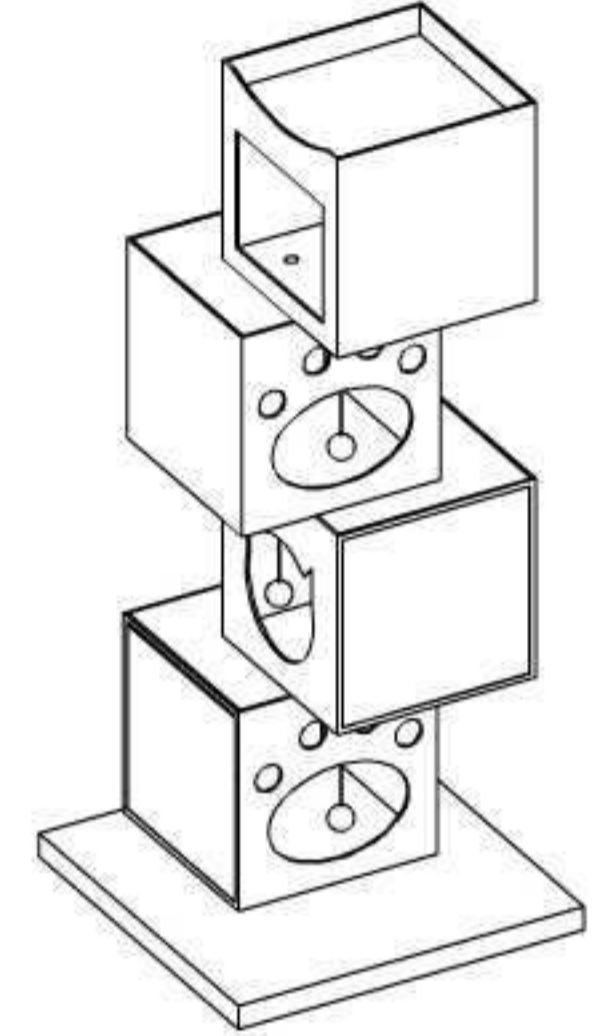

63138-17 VENETO

①

②

③

④

⑤

6X  D10*35MM (1)

1X  D10*50MM (2)

7X  D40MM (3)

SIZE: 60*60*145CM