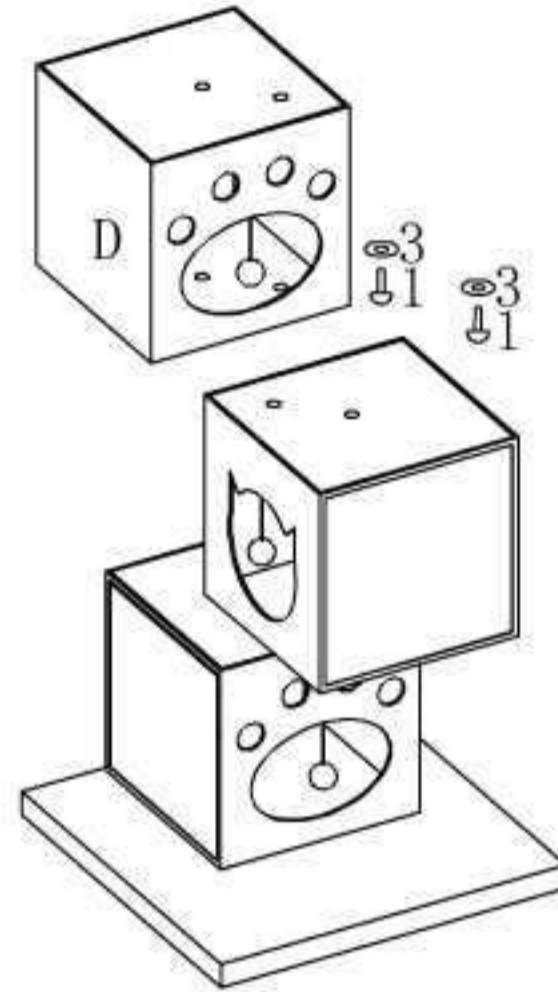

63138-17 VENETO

①

②

③

④

⑤

6X  D10*35MM (1)

1X  D10*50MM (2)

7X  D40MM (3)

SIZE: 60*60*145CM