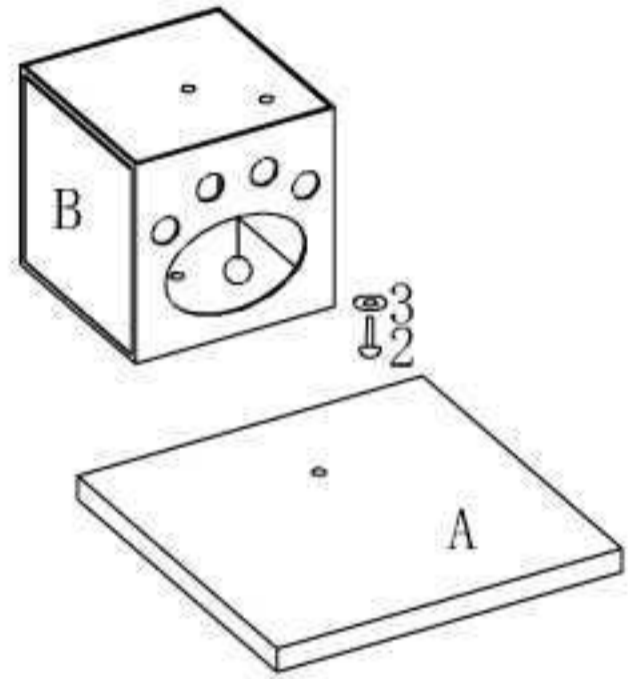

63138-17 VENETO

①

②

③

④

⑤

6X  D10*35MM (1)

1X  D10*50MM (2)

7X  D40MM (3)

SIZE: 60*60*145CM