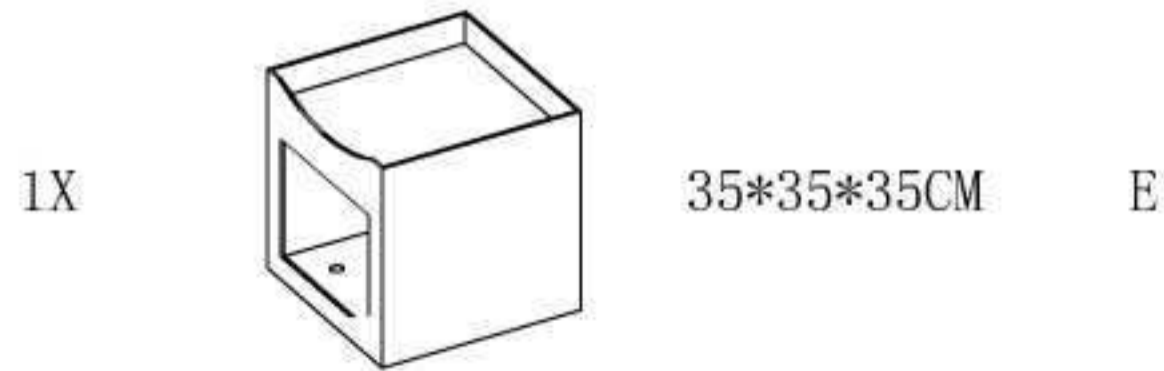

63138-17 VENETO

①

②

③

④

⑤

6X  D10*35MM (1)

1X  D10*50MM (2)

7X  D40MM (3)

SIZE: 60*60*145CM