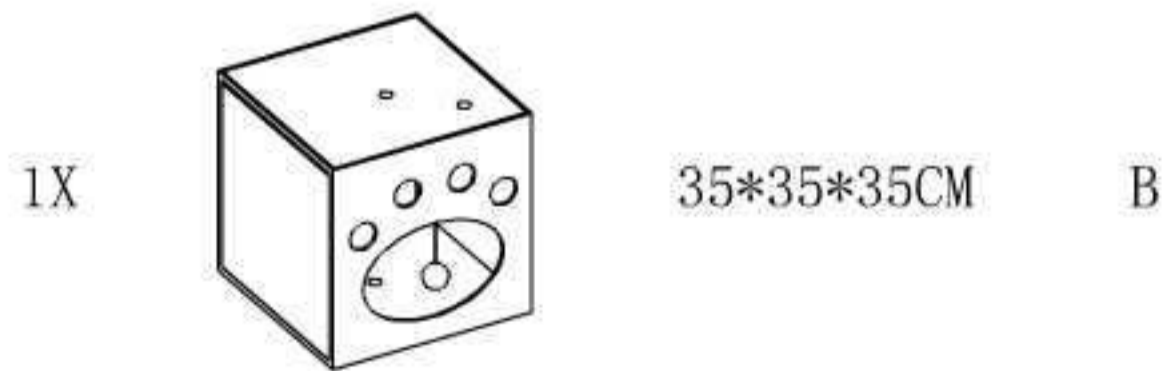

63138-17 VENETO

①

②

③

④

⑤

6X  D10*35MM (1)

1X  D10*50MM (2)

7X  D40MM (3)

SIZE: 60*60*145CM