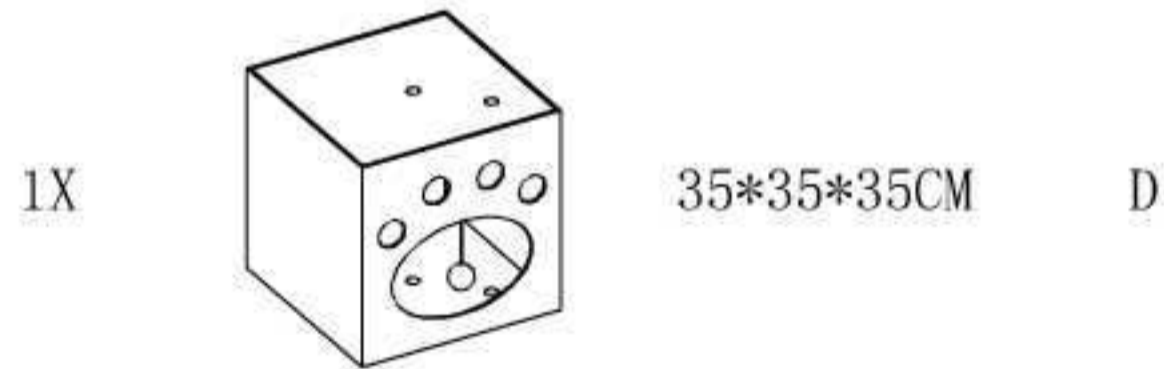

63138-17 VENETO

①

②

③

④

⑤

6X  D10*35MM (1)

1X  D10*50MM (2)

7X  D40MM (3)

SIZE: 60*60*145CM