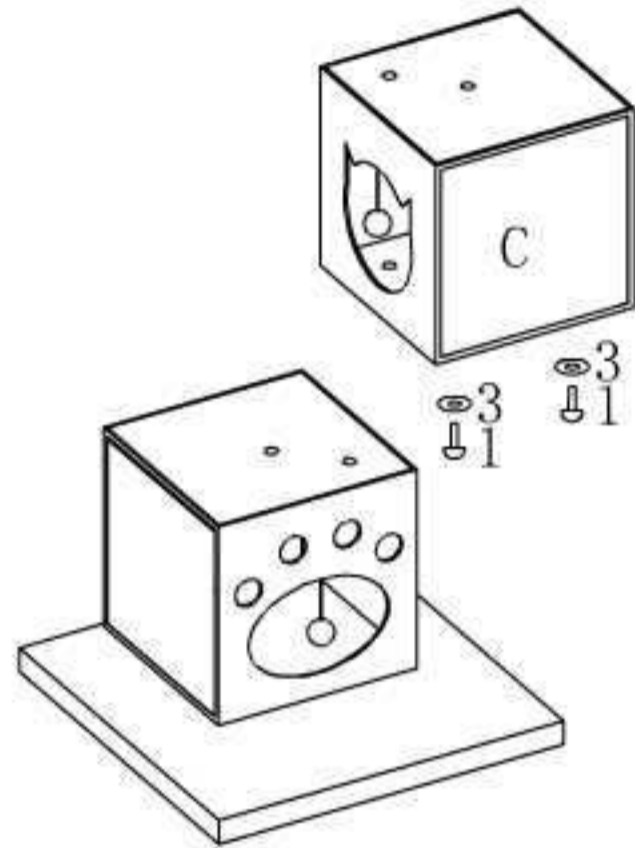

63138-17 VENETO

①

②

③

④

⑤

6X  D10*35MM (1)

1X  D10*50MM (2)

7X  D40MM (3)

SIZE: 60*60*145CM