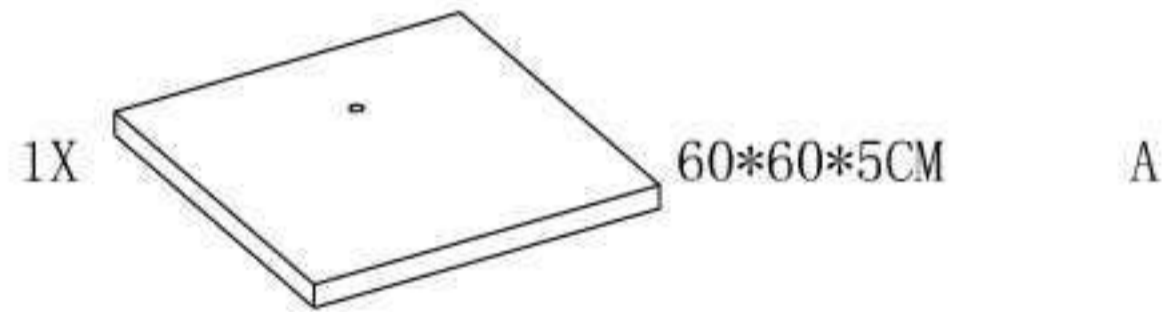

63138-17 VENETO

①

②

③

④

⑤

6X  D10*35MM (1)

1X  D10*50MM (2)

7X  D40MM (3)

SIZE: 60*60*145CM